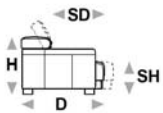

↑ fold following the dotted line ↑

number one.cal 876

L Length - H Height - D Depth - SH Seat Height - SD Seat Depth

dimensions L 132 H72 D105 SH42 SD58	dimensions L 132 H72 D105 SH42 SD58	dimensions L 231 H72 D105 SH42 SD58	dimensions L 231 H72 D105 SH42 SD58	dimensions L 231 H72 D105 SH42 SD58	dimensions L 111 H72 D105 SH42 SD58
version code 010	version code 011	version code 043	version code 044	version code 114	version code 114
Description square corner longside right	Description square corner longside left	Description sq.cor.chr.sq.mer. rig.fac.	Description sq.cor.chr.sq.mer.le fac.	Description 1 right arm facing chair maxi	Description 1 right arm facing chair maxi
dimensions L 111 H72 D105 SH42 SD58	dimensions L 182 H72 D105 SH42 SD58	dimensions L 202 H72 D105 SH42 SD58	dimensions L 162 H72 D105 SH42 SD58	dimensions L 182 H72 D105 SH42 SD58	dimensions L 182 H72 D105 SH42 SD58
124	200	240	243	251	252
1 left arm facing chair maxi	2 seater	2 1/2 seater	2 1/2 seater with no armrests	1 right arm fac.2 1/2 str	1 left arm fac. 2 1/2 str
dimensions L 222 H72 D105 SH42 SD58	dimensions L 202 H72 D105 SH42 SD58	dimensions L 202 H72 D105 SH42 SD58	dimensions L 101 H72 D165 SH42 SD118	dimensions L 101 H72 D165 SH42 SD118	dimensions L 111 H72 D165 SH42 SD118
300	310	320	410	420	601
3 seater	1right arm facing 3 str	1left arm facing 3 str	chaise lon.raf arm fac	chaise lon.lft arm fac	maxi chaise lon.rgt arm fac.
dimensions L 111 H72 D165 SH42 SD118	dimensions L 85 H40 D60 SH- SD-	dimensions L 85 H40 D60 SH- SD-			
602	635				
maxi chaise lon.lft arm fac.	rectangular ottoman				

↓ fold following the dotted line ↓