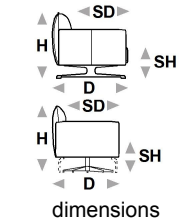

↑ fold following the dotted line ↑

gold.premium 938

L Length - H Height - D Depth - SH Seat Height - SD Seat Depth

L 116
H85 D96 SH42 SD58

100

chair

L 182
H85 D96 SH42 SD58

200

2 seater

L 202
H85 D96 SH42 SD58

240

2 1/2 seater

L 222
H85 D96 SH42 SD58

300

3 seater

L 83
H86 D85 SH48 SD52