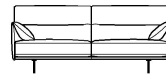

↑ fold following the dotted line ↑

gold.premium 938

L Length - H Height - D Depth - SH Seat Height - SD Seat Depth

L 116
H85 D96 SH42 SD58

100

chair

L 182
H85 D96 SH42 SD58

200

2 seater

L 202
H85 D96 SH42 SD58

240

2 1/2 seater

L 222
H85 D96 SH42 SD58

300

3 seater

L 83
H86 D85 SH48 SD52