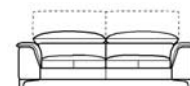

↑ fold following the dotted line ↑

giorgio. premium 915

L Length - H Height - D Depth - SH Seat Height - SD Seat Depth

L 100
H74 D110 SH45 SD59
173

dimensions
version code
Description

L 100
H74 D110 SH45 SD59
174

L 176
H74 D110 SH45 SD59
200

L 198
H74 D110 SH45 SD59
240

L 228
H74 D110 SH45 SD59
300

elec.rec.chair
1arm raf

elec.rec.chair
1arm laf

2 seater

2 1/2 seater

3 seater

L 115
H74 D110 SH45 SD59
612
1raf maxi chair
rec.el

L 115
H74 D110 SH45 SD59
613
1laf maxi chair
rec.el

L 89
H74 D110 SH45 SD59
C36
rhf el.rec.mini
chair

L 89
H74 D110 SH45 SD59
C37
lhf el.rec.mini
chair