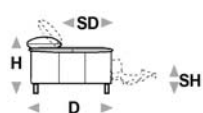

↑ fold following the dotted line ↑

giorgio. premium 915

L Length - H Height - D Depth - SH Seat Height - SD Seat Depth

L 100
H74 D110 SH45 SD59
173

dimensions
version code
Description

L 100
H74 D110 SH45 SD59
174

L 176
H74 D110 SH45 SD59
200

L 198
H74 D110 SH45 SD59
240

L 228
H74 D110 SH45 SD59
300

elec.rec.chair
1arm raf

elec.rec.chair
1arm laf

2 seater

2 1/2 seater

3 seater