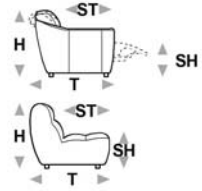

↑ fold following the dotted line ↑

rio. premium 743

L Length - H Height - D Depth - SH Seat Height - SD Seat Depth

dimensions	L 110 H86 D110 SH42 SD56	L 85 H86 D100 SH42 SD56	L 85 H86 D100 SH42 SD56	L 70 H86 D100 SH42 SD56	L 110 H86 D100 SH42 SD56
version code	000	117	127	130	144
Description	corner	rhf chair	lhf chair	chair without armr.	maxi chair no arm