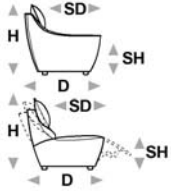

↑ fold following the dotted line ↑

hip hop. premium 830

L Length - H Height - D Depth - SH Seat Height - SD Seat Depth

dimensions	L 116 H93 D116 SH41 SD62	L 108 H93 D96 SH41 SD59	L 108 H93 D96 SH41 SD59	L 79 H93 D96 SH41 SD59	L 110 H93 D96 SH41 SD59
version code	000	110	120	130	173
Description	corner	1 right arm facing chair	1 left arm facing chair	chair without armr.	elec.rec.chair 1arm raf
L 110 H93 D96 SH41 SD59 174	L 187 H93 D96 SH41 SD59 240	L 217 H93 D96 SH41 SD59 300	L 79 H93 D155 SH41 SD118 400	L 80 H45 D89 SH- SD- 635	L 76 H93 D96 SH41 SD59 A32
elec.rec.chair 1arm raf	2 1/2 seater	3 seater	chaise longue	rectangular ottoman	chair x
L 62 H45 D89 SH- SD- A99	L 90 H45 D90 SH- SD- B33	L 62 H45 D89 SH- SD- B35	L 110 H93 D96 SH41 SD59 D32	L 110 H93 D96 SH41 SD59 D33	L 79 H93 D96 SH41 SD59 E95
ottoman_x	corner footstool	ottoman_y	rhf	lhf	elec.recl.armless chair
L 79 H93 D96 SH41 SD59 E97	L 106 H93 D97 SH- SD- T71	L - H- D- SH- SD- X69	L - H- D- SH- SD- X70	L - H- D- SH- SD- X71	L - H- D- SH- SD- X72
rech.el.recl.armless chair	corner chair	b35 + a32 + a32 + a32 + a99	400 + b35 + 130 + t71 + 130	130 + 130 + b33 + 130 + 635	400 + 130 + 130 + t71 + t71 + 635 +

↓ fold following the dotted line ↓

↑ fold following the dotted line ↑

hip hop. premium 830

L Length - H Height - D Depth - SH Seat Height - SD Seat Depth

dimensions

L -
H- D- SH- SD-

X73

400 + 130 + t71 +
130 +