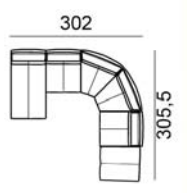

↑ fold following the dotted line ↑

hip hop. premium 830

L Length - H Height - D Depth - SH Seat Height - SD Seat Depth

dimensions	L 116 H93 D116 SH41 SD62	L 108 H93 D96 SH41 SD59	L 108 H93 D96 SH41 SD59	L 79 H93 D96 SH41 SD59	L 110 H93 D96 SH41 SD59
version code	000	110	120	130	173
Description	corner	1 right arm facing chair	1 left arm facing chair	chair without armr.	elec.rec.chair 1arm raf
L 110 H93 D96 SH41 SD59 174	L 187 H93 D96 SH41 SD59 240	L 217 H93 D96 SH41 SD59 300	L 79 H93 D155 SH41 SD118 400	L 80 H45 D89 SH- SD- 635	L 76 H93 D96 SH41 SD59 A32
elec.rec.chair 1arm raf	2 1/2 seater	3 seater	chaise longue	rectangular ottoman	chair x
L 62 H45 D89 SH- SD- A99	L 90 H45 D90 SH- SD- B33	L 62 H45 D89 SH- SD- B35	L 110 H93 D96 SH41 SD59 D32	L 110 H93 D96 SH41 SD59 D33	L 79 H93 D96 SH41 SD59 E95
ottoman_x	corner footstool	ottoman_y	rhf	lhf	elec.recl.armless chair
L 79 H93 D96 SH41 SD59 E97	L 106 H93 D97 SH- SD- T71	L - H- D- SH- SD- X69	L - H- D- SH- SD- X70	L - H- D- SH- SD- X71	L - H- D- SH- SD- X72
rech.el.recl.armless chair	corner chair	b35 + a32 + a32 + a32 + a99	400 + b35 + 130 + t71 + 130	130 + 130 + b33 + 130 + 635	400 + 130 + 130 + t71 + t71 + 635 +

↓ fold following the dotted line ↓

↑ fold following the dotted line ↑

hip hop. premium 830

L Length - H Height - D Depth - SH Seat Height - SD Seat Depth

dimensions

L -
H- D- SH- SD-

X73

400 + 130 + t71 +
130 +

L -
H- D- SH- SD-

X74

400 + 130 + t71 +
t71 + 130 + 635 +

version code
Description

version code
Description

version code
Description

↓ fold following the dotted line ↓