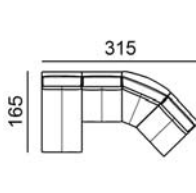

↑ fold following the dotted line ↑

hip hop. premium 830

L Length - H Height - D Depth - SH Seat Height - SD Seat Depth

dimensions	L 116 H93 D116 SH41 SD62	L 108 H93 D96 SH41 SD59	L 108 H93 D96 SH41 SD59	L 79 H93 D96 SH41 SD59	L 110 H93 D96 SH41 SD59
version code	000	110	120	130	173
Description	corner	1 right arm facing chair	1 left arm facing chair	chair without armr.	elec.rec.chair 1arm raf
L 110 H93 D96 SH41 SD59 174	L 187 H93 D96 SH41 SD59 240	L 217 H93 D96 SH41 SD59 300	L 79 H93 D155 SH41 SD118 400	L 80 H45 D89 SH- SD- 635	L 76 H93 D96 SH41 SD59 A32
elec.rec.chair 1arm raf	2 1/2 seater	3 seater	chaise longue	rectangular ottoman	chair x
L 62 H45 D89 SH- SD- A99	L 90 H45 D90 SH- SD- B33	L 62 H45 D89 SH- SD- B35	L 110 H93 D96 SH41 SD59 D32	L 110 H93 D96 SH41 SD59 D33	L 79 H93 D96 SH41 SD59 E95
ottoman_x	corner footstool	ottoman_y	rhf	lhf	elec.recl.armless chair
L 79 H93 D96 SH41 SD59 E97	L 106 H93 D97 SH- SD- T71	L - H- D- SH- SD- X69	L - H- D- SH- SD- X70	L - H- D- SH- SD- X71	L - H- D- SH- SD- X72
rech.el.recl.armless chair	corner chair	b35 + a32 + a32 + a32 + a99	400 + b35 + 130 + t71 + 130	130 + 130 + b33 + 130 + 635	400 + 130 + 130 + t71 + t71 + 635 +

↓ fold following the dotted line ↓

↑ fold following the dotted line ↑

hip hop. premium 830

L Length - H Height - D Depth - SH Seat Height - SD Seat Depth

dimensions

L -
H- D- SH- SD-

X73

400 + 130 + t71 +
130 +

L -
H- D- SH- SD-

X74

400 + 130 + t71 +
t71 + 130 + 635 +

version code
Description

version code
Description

version code
Description

↓ fold following the dotted line ↓