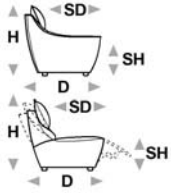

↑ fold following the dotted line ↑

hip hop. premium 830

L Length - H Height - D Depth - SH Seat Height - SD Seat Depth

dimensions	L 116 H93 D116 SH41 SD62	L 108 H93 D96 SH41 SD59	L 108 H93 D96 SH41 SD59	L 79 H93 D96 SH41 SD59	L 110 H93 D96 SH41 SD59
version code	000	110	120	130	173
Description	corner	1 right arm facing chair	1 left arm facing chair	chair without armr.	elec.rec.chair 1arm raf
L 110 H93 D96 SH41 SD59 174	L 187 H93 D96 SH41 SD59 240	L 217 H93 D96 SH41 SD59 300	L 79 H93 D155 SH41 SD118 400	L 80 H45 D89 SH- SD- 635	L 76 H93 D96 SH41 SD59 A32
elec.rec.chair 1arm raf	2 1/2 seater	3 seater	chaise longue	rectangular ottoman	chair x
L 62 H45 D89 SH- SD- A99	L 90 H45 D90 SH- SD- B33	L 62 H45 D89 SH- SD- B35	L 110 H93 D96 SH41 SD59 D32	L 110 H93 D96 SH41 SD59 D33	L 79 H93 D96 SH41 SD59 E95
ottoman_x	corner footstool	ottoman_y	rhf	lhf	elec.recl.armless chair
L 79 H93 D96 SH41 SD59 E97	L 106 H93 D97 SH- SD- T71	L - H- D- SH- SD- X69	L - H- D- SH- SD- X70	L - H- D- SH- SD- X71	L - H- D- SH- SD- X72
rech.el.recl.armless chair	corner chair	b35 + a32 + a32 + a32 + a99	400 + b35 + 130 + t71 + 130	130 + 130 + b33 + 130 + 635	400 + 130 + 130 + t71 + t71 + 635 +

↓ fold following the dotted line ↓

↑ fold following the dotted line ↑

hip hop. premium 830

L Length - H Height - D Depth - SH Seat Height - SD Seat Depth

dimensions

L -
H- D- SH- SD-

X73

400 + 130 + t71 +
130 +

L -
H- D- SH- SD-

X74

400 + 130 + t71 +
t71 + 130 + 635 +

version code
Description

version code
Description

version code
Description

↓ fold following the dotted line ↓