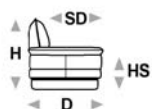

↑ fold following the dotted line ↑

# dave. premium 852

L Length - H Height - D Depth - SH Seat Height - SD Seat Depth

dimensions	L 109 H87 D109 SH43 SD57	L 233 H87 D109 SH43 SD57	L 233 H87 D109 SH43 SD57	L 181 H87 D97 SH43 SD57	L 201 H87 D97 SH43 SD57
version code	000	095	096	200	240
Description	corner	cor. chair merid. right fac.	cor. chair merid. left fac.	2 seater	2 1/2 seater