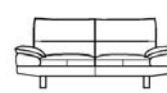

↑ fold following the dotted line ↑

# dave. premium 852

L Length - H Height - D Depth - SH Seat Height - SD Seat Depth

dimensions	L 109 H87 D109 SH43 SD57	L 233 H87 D109 SH43 SD57	L 233 H87 D109 SH43 SD57	L 181 H87 D97 SH43 SD57	L 201 H87 D97 SH43 SD57
version code	000	095	096	200	240
Description	corner	cor. chair merid. right fac.	cor. chair merid. left fac.	2 seater	2 1/2 seater

L 137 H87 D97 SH43 SD57	L 168 H87 D97 SH43 SD57	L 168 H87 D97 SH43 SD57	L 221 H87 D97 SH43 SD57	L 188 H87 D97 SH43 SD57	L 188 H87 D97 SH43 SD57
243	251	252	300	310	320
2 1/2 seater with no armrests	1 right arm fac.2 1/2 str	1 left arm fac. 2 1/2 str	3 seater	1right arm facing 3 str	1left arm facing 3 str