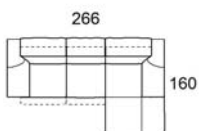

L - H- D- SH- SD-
Z03
254 + 410 +

↓ fold following the dotted line ↓