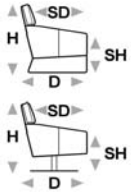

↑ fold following the dotted line ↑

floyd. cal 802

L Length - H Height - D Depth - SH Seat Height - SD Seat Depth

dimensions

				
L 65 H91 D86 SH46 SD55	L 65 H91 D86 SH46 SD55	L 118 H91 D86 SH46 SD55	L 171 H91 D86 SH46 SD55	L 65 H91 D86 SH46 SD55
100	143	200	300	803
chair	swivel chair	2 seater	3 seater	chair_a
				
L 118 H91 D86 SH46 SD55	L 171 H91 D86 SH46 SD55	L 65 H91 D86 SH46 SD55		
835	856	A78		
2 seater_a	3 seater_a	swivel chair_a		

↓ fold following the dotted line ↓