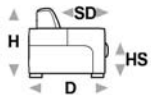

↑ fold following the dotted line ↑

micol. premium 912

L Length - H Height - D Depth - SH Seat Height - SD Seat Depth

dimensions	L 107 H86 D94 SH45 SD57	L 185 H86 D94 SH45 SD57	L 185 H86 D99 SH47 SD58	L 205 H86 D94 SH45 SD57	L 205 H86 D99 SH47 SD58
version code	100	200	201	240	241
Description	chair	2 seater	2 seater with bed	2 1/2 seater	2 1/2 seater with bed

L 225 H86 D94 SH45 SD57	L 225 H86 D99 SH47 SD58	L 65 H45 D65 SH- SD-
300	301	540
3 seater	3 seater with bed	ottoman

↓ fold following the dotted line ↓