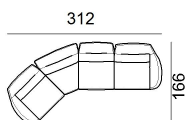

↑ fold following the dotted line ↑

rumba. premium 982

L Length - H Height - D Depth - SH Seat Height - SD Seat Depth

dimensions	L 102 H97 D94 SH- SD-	L 102 H97 D94 SH43 SD54	L 172 H97 D94 SH43 SD54	L 192 H97 D94 SH43 SD54	L 212 H97 D94 SH43 SD54
version code	F99	100	200	240	300
Description	chair patchwork	chair	2 seater	2 1/2 seater	3 seater

L 96 H97 D94 SH43 SD54	L 96 H97 D94 SH43 SD54	L 73 H97 D94 SH43 SD54	L 98 H97 D94 SH43 SD54	L 96 H97 D157 SH43 SD117	L 96 H97 D157 SH43 SD117
110	120	130	T71	410	420
1 right arm facing chair	1 left arm facing chair	chair without armr.	corner chair	chaise lon.raf arm fac	chaise lon.lft arm fac

L 70 H44 D56 SH- SD-	L - H- D- SH- SD-
H14	W12
rumbacriatir patchwork	120 + t71 + 130 + 110 +

↓ fold following the dotted line ↓