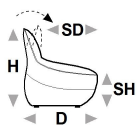

↑ fold following the dotted line ↑

rumba. premium 982

L Length - H Height - D Depth - SH Seat Height - SD Seat Depth

dimensions	L 102 H97 D94 SH- SD-	L 102 H97 D94 SH43 SD54	L 172 H97 D94 SH43 SD54	L 192 H97 D94 SH43 SD54	L 212 H97 D94 SH43 SD54
version code	F99	100	200	240	300
Description	chair patchwork	chair	2 seater	2 1/2 seater	3 seater

L 96 H97 D94 SH43 SD54	L 96 H97 D94 SH43 SD54	L 73 H97 D94 SH43 SD54	L 98 H97 D94 SH43 SD54	L 96 H97 D157 SH43 SD117	L 96 H97 D157 SH43 SD117
110	120	130	T71	410	420
1 right arm facing chair	1 left arm facing chair	chair without armr.	corner chair	chaise lon.raf arm fac	chaise lon.lft arm fac