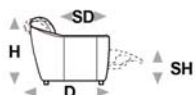

↑ fold following the dotted line ↑

rio relax.premium 946

L Length - H Height - D Depth - SH Seat Height - SD Seat Depth

dimensions	L 110 H86 D110 SH42 SD56	L 113 H86 D100 SH42 SD56	L 93 H86 D100 SH42 SD56	L 85 H86 D100 SH42 SD56	L 93 H86 D100 SH42 SD56
version code	000	100	110	117	120
Description	corner	chair	1 right arm facing chair	rhf chair	1 left arm facing chair