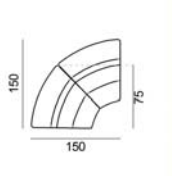

↑ fold following the dotted line ↑

rio. premium 743

L Length - H Height - D Depth - SH Seat Height - SD Seat Depth

dimensions	L 110 H86 D110 SH42 SD56	L 85 H86 D100 SH42 SD56	L 85 H86 D100 SH42 SD56	L 70 H86 D100 SH42 SD56	L 110 H86 D100 SH42 SD56
version code	000	117	127	130	144
Description	corner	rhf chair	lhf chair	chair without armr.	maxi chair no arm

L 222 H86 D100 SH42 SD56 T75	L 111 H86 D100 SH42 SD56 T80	L 111 H86 D100 SH42 SD56 T81	L 105 H86 D100 SH42 SD56 T82	L - H- D- SH- SD- X06	L - H- D- SH- SD- X44
3 str terminal	rhf maxi armchair	lhf maxi armchair	standard term. chair	t81 + t71 + 130 + t71 + t80	t73 + 130 + t71 + t71 + 117

↓ fold following the dotted line ↓

↑ fold following the dotted line ↑

rio. premium 743

L Length - H Height - D Depth - SH Seat Height - SD Seat Depth

dimensions

L -
H- D- SH- SD-

X48

t71 + t71 +

L -
H- D- SH- SD-

X49

t71 + 130 + t71

L -
H- D- SH- SD-

X53

127 + t71 + t71 +
130 + t72

L -
H- D- SH- SD-

X60