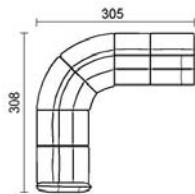

↓ fold following the dotted line ↓

↑ fold following the dotted line ↑

rio. premium 743

L Length - H Height - D Depth - SH Seat Height - SD Seat Depth

dimensions

L -
H- D- SH- SD-

X48

t71 + t71 +

L -
H- D- SH- SD-

X49

t71 + 130 + t71

L -
H- D- SH- SD-

X53

127 + t71 + t71 +
130 + t72

L -
H- D- SH- SD-

X60

t73 + 130 + t71 +
117 +

L -
H- D- SH- SD-

Z32

120 + 130 + t71 +
t71 + 130 + t72 +

L -
H- D- SH- SD-

Z33

120 + 130 + t71 +
t71 + 130 + t80 +

L -
H- D- SH- SD-

Z34

120 + 130 + t71 +
t71 + 130 + 117 +

L -
H- D- SH- SD-

Z35

t81 + t71 + t71 +
t80 +

↓ fold following the dotted line ↓