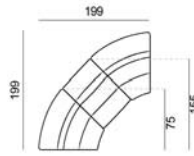

↑ fold following the dotted line ↑

rio. premium 743

L Length - H Height - D Depth - SH Seat Height - SD Seat Depth

dimensions	L 110 H86 D110 SH42 SD56	L 85 H86 D100 SH42 SD56	L 85 H86 D100 SH42 SD56	L 70 H86 D100 SH42 SD56	L 110 H86 D100 SH42 SD56
version code	000	117	127	130	144
Description	corner	rhf chair	lhf chair	chair without armr.	maxi chair no arm

L 222 H86 D100 SH42 SD56 T75	L 111 H86 D100 SH42 SD56 T80	L 111 H86 D100 SH42 SD56 T81	L 105 H86 D100 SH42 SD56 T82	L - H- D- SH- SD- X06	L - H- D- SH- SD- X44
3 str terminal	rhf maxi armchair	lhf maxi armchair	standard term. chair	t81 + t71 + 130 + t71 + t80	t73 + 130 + t71 + t71 + 117

↓ fold following the dotted line ↓

↑ fold following the dotted line ↑

rio. premium 743

L Length - H Height - D Depth - SH Seat Height - SD Seat Depth

dimensions

L -
H- D- SH- SD-

X48

t71 + t71 +

L -
H- D- SH- SD-

X49

t71 + 130 + t71

L -
H- D- SH- SD-

X53

127 + t71 + t71 +
130 + t72

L -
H- D- SH- SD-

X60