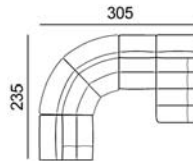

↑ fold following the dotted line ↑

rio. premium 743

L Length - H Height - D Depth - SH Seat Height - SD Seat Depth

dimensions	L 110 H86 D110 SH42 SD56	L 85 H86 D100 SH42 SD56	L 85 H86 D100 SH42 SD56	L 70 H86 D100 SH42 SD56	L 110 H86 D100 SH42 SD56
version code	000	117	127	130	144
Description	corner	rhf chair	lhf chair	chair without armr.	maxi chair no arm

L 222 H86 D100 SH42 SD56 T75	L 111 H86 D100 SH42 SD56 T80	L 111 H86 D100 SH42 SD56 T81	L 105 H86 D100 SH42 SD56 T82	L - H- D- SH- SD- X06	L - H- D- SH- SD- X44
3 str terminal	rhf maxi armchair	lhf maxi armchair	standard term. chair	t81 + t71 + 130 + t71 + t80	t73 + 130 + t71 + t71 + 117

↓ fold following the dotted line ↓

↑ fold following the dotted line ↑

rio. premium 743

L Length - H Height - D Depth - SH Seat Height - SD Seat Depth

dimensions

L -
H- D- SH- SD-

X48

t71 + t71 +

L -
H- D- SH- SD-

X49

t71 + 130 + t71

L -
H- D- SH- SD-

X53

127 + t71 + t71 +
130 + t72

L -
H- D- SH- SD-

X60