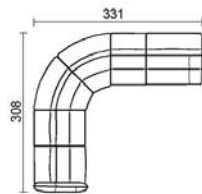

↓ fold following the dotted line ↓

↑ fold following the dotted line ↑

rio. premium 743

L Length - H Height - D Depth - SH Seat Height - SD Seat Depth

dimensions

L -
H- D- SH- SD-

X48

t71 + t71 +

L -
H- D- SH- SD-

X49

t71 + 130 + t71

L -
H- D- SH- SD-

X53

127 + t71 + t71 +
130 + t72

L -
H- D- SH- SD-

X60

t73 + 130 + t71 +
117 +

L -
H- D- SH- SD-

Z32

120 + 130 + t71 +
t71 + 130 + t72 +

L -
H- D- SH- SD-

Z33

120 + 130 + t71 +
t71 + 130 + t80 +

L -
H- D- SH- SD-

Z34

120 + 130 + t71 +
t71 + 130 + 117 +

L -
H- D- SH- SD-

Z35

t81 + t71 + t71 +
t80 +

↓ fold following the dotted line ↓