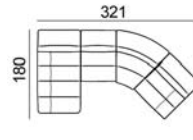

L 222 H86 D100 SH42 SD56 T75	L 111 H86 D100 SH42 SD56 T80	L 111 H86 D100 SH42 SD56 T81	L 105 H86 D100 SH42 SD56 T82	L - H- D- SH- SD- X06	L - H- D- SH- SD- X44
3 str terminal	rhf maxi armchair	lhf maxi armchair	standard term. chair	t81 + t71 + 130 + t71 + t80	t73 + 130 + t71 + t71 + 117

↓ fold following the dotted line ↓

↑ fold following the dotted line ↑

rio. premium 743

L Length - H Height - D Depth - SH Seat Height - SD Seat Depth

dimensions

L -
H- D- SH- SD-

X48

t71 + t71 +

L -
H- D- SH- SD-

X49

t71 + 130 + t71

L -
H- D- SH- SD-

X53

127 + t71 + t71 +
130 + t72

L -
H- D- SH- SD-

X60

t73 + 130 + t71 +
117 +

L -
H- D- SH- SD-

Z32

120 + 130 + t71 +
t71 + 130 + t72 +

L -
H- D- SH- SD-

Z33

120 + 130 + t71 +
t71 + 130 + t80 +

L -
H- D- SH- SD-