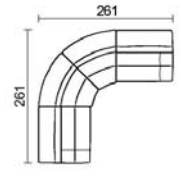

↓ fold following the dotted line ↓

↑ fold following the dotted line ↑

rio. premium 743

L Length - H Height - D Depth - SH Seat Height - SD Seat Depth

dimensions

L -
H- D- SH- SD-

X48

t71 + t71 +

L -
H- D- SH- SD-

X49

t71 + 130 + t71

L -
H- D- SH- SD-

X53

127 + t71 + t71 +
130 + t72

L -
H- D- SH- SD-

X60

t73 + 130 + t71 +
117 +

L -
H- D- SH- SD-

Z32

120 + 130 + t71 +
t71 + 130 + t72 +

L -
H- D- SH- SD-

Z33

120 + 130 + t71 +
t71 + 130 + t80 +

L -
H- D- SH- SD-

Z34

120 + 130 + t71 +
t71 + 130 + 117 +

L -
H- D- SH- SD-

Z35

t81 + t71 + t71 +
t80 +

↓ fold following the dotted line ↓