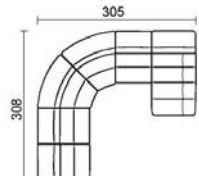

↑ fold following the dotted line ↑

rio. premium 743

L Length - H Height - D Depth - SH Seat Height - SD Seat Depth

dimensions	L 110 H86 D110 SH42 SD56	L 85 H86 D100 SH42 SD56	L 85 H86 D100 SH42 SD56	L 70 H86 D100 SH42 SD56	L 110 H86 D100 SH42 SD56
version code	000	117	127	130	144
Description	corner	rhf chair	lhf chair	chair without armr.	maxi chair no arm

↓ fold following the dotted line ↓

↑ fold following the dotted line ↑

rio. premium 743

L Length - H Height - D Depth - SH Seat Height - SD Seat Depth

dimensions

L -
H- D- SH- SD-

X48

t71 + t71 +

L -
H- D- SH- SD-

X49

t71 + 130 + t71

L -
H- D- SH- SD-

X53

127 + t71 + t71 +
130 + t72

L -
H- D- SH- SD-

X60

t73 + 130 + t71 +
117 +

L -
H- D- SH- SD-

Z32

120 + 130 + t71 +
t71 + 130 + t72 +

L -
H- D- SH- SD-

Z33

120 + 130 + t71 +
t71 + 130 + t80 +

L -
H- D- SH- SD-