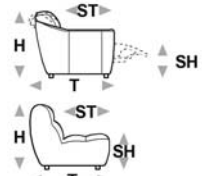

L 222 H86 D100 SH42 SD56 T75	L 111 H86 D100 SH42 SD56 T80	L 111 H86 D100 SH42 SD56 T81	L 105 H86 D100 SH42 SD56 T82	L - H- D- SH- SD- X06	L - H- D- SH- SD- X44
3 str terminal	rhf maxi armchair	lhf maxi armchair	standard term. chair	t81 + t71 + 130 + t71 + t80	t73 + 130 + t71 + t71 + 117

↓ fold following the dotted line ↓

↑ fold following the dotted line ↑

rio. premium 743

L Length - H Height - D Depth - SH Seat Height - SD Seat Depth

dimensions

L -
H- D- SH- SD-

X48

t71 + t71 +

L -
H- D- SH- SD-

X49

t71 + 130 + t71

L -
H- D- SH- SD-

X53

127 + t71 + t71 +
130 + t72

L -
H- D- SH- SD-

X60