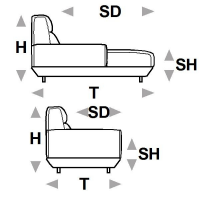

↑ fold following the dotted line ↑

jimmy.premium 981

L Length - H Height - D Depth - SH Seat Height - SD Seat Depth

dimensions	L 104 H89 D97 SH45 SD58	L 174 H89 D97 SH45 SD58	L 194 H89 D97 SH45 SD58	L 214 H89 D97 SH45 SD58	L 97 H89 D97 SH45 SD58
version code	100	200	240	300	110
Description	chair	2 seater	2 1/2 seater	3 seater	1 right arm facing chair
L 97 H89 D97 SH45 SD58	L 172 H89 D97 SH45 SD58	L 172 H89 D97 SH45 SD58	L 97 H89 D157 SH45 SD118	L 97 H89 D157 SH45 SD118	L 106 H89 D157 SH45 SD118
120	251	252	410	420	F74
1 left arm facing chair	1 right arm fac.2 1/2 str	1 left arm fac. 2 1/2 str	chaise lon.raf arm fac	chaise lon.lft arm fac	rhf large chaise longue
L 106 H89 D157 SH45 SD118	L 43 H43 D10 SH- SD-	L - H- D- SH- SD-			
F75	E93	W09			
lhf large chaise longue	square pillow with trim	252 + f74 +			

↓ fold following the dotted line ↓