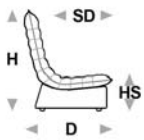

↑ fold following the dotted line ↑

blues. cal 824

L Length - H Height - D Depth - SH Seat Height - SD Seat Depth

dimensions	L 95 H121 D98 SH42 SD61	L 92 H42 D92 SH- SD-	L 42 H45 D42 SH- SD-	L 75 H42 D92 SH- SD-	L 95 H121 D98 SH42 SD61
version code	130	560	640	A99	C76
Description	chair without armr.	big ottoman	tavolino	ottoman_x	sound armless chair

L - H- D- SH- SD-
X89
560 + c76 + 560 + 130 + a99 + 130 + 640

↓ fold following the dotted line ↓