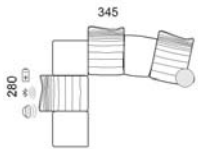

↑ fold following the dotted line ↑

blues. cal 824

L Length - H Height - D Depth - SH Seat Height - SD Seat Depth

dimensions	L 95 H121 D98 SH42 SD61	L 92 H42 D92 SH- SD-	L 42 H45 D42 SH- SD-	L 75 H42 D92 SH- SD-	L 95 H121 D98 SH42 SD61
version code	130	560	640	A99	C76
Description	chair without armr.	big ottoman	tavolino	ottoman_x	sound armless chair

L - H- D- SH- SD-
X89
560 + c76 + 560 + 130 + a99 + 130 + 640

↓ fold following the dotted line ↓